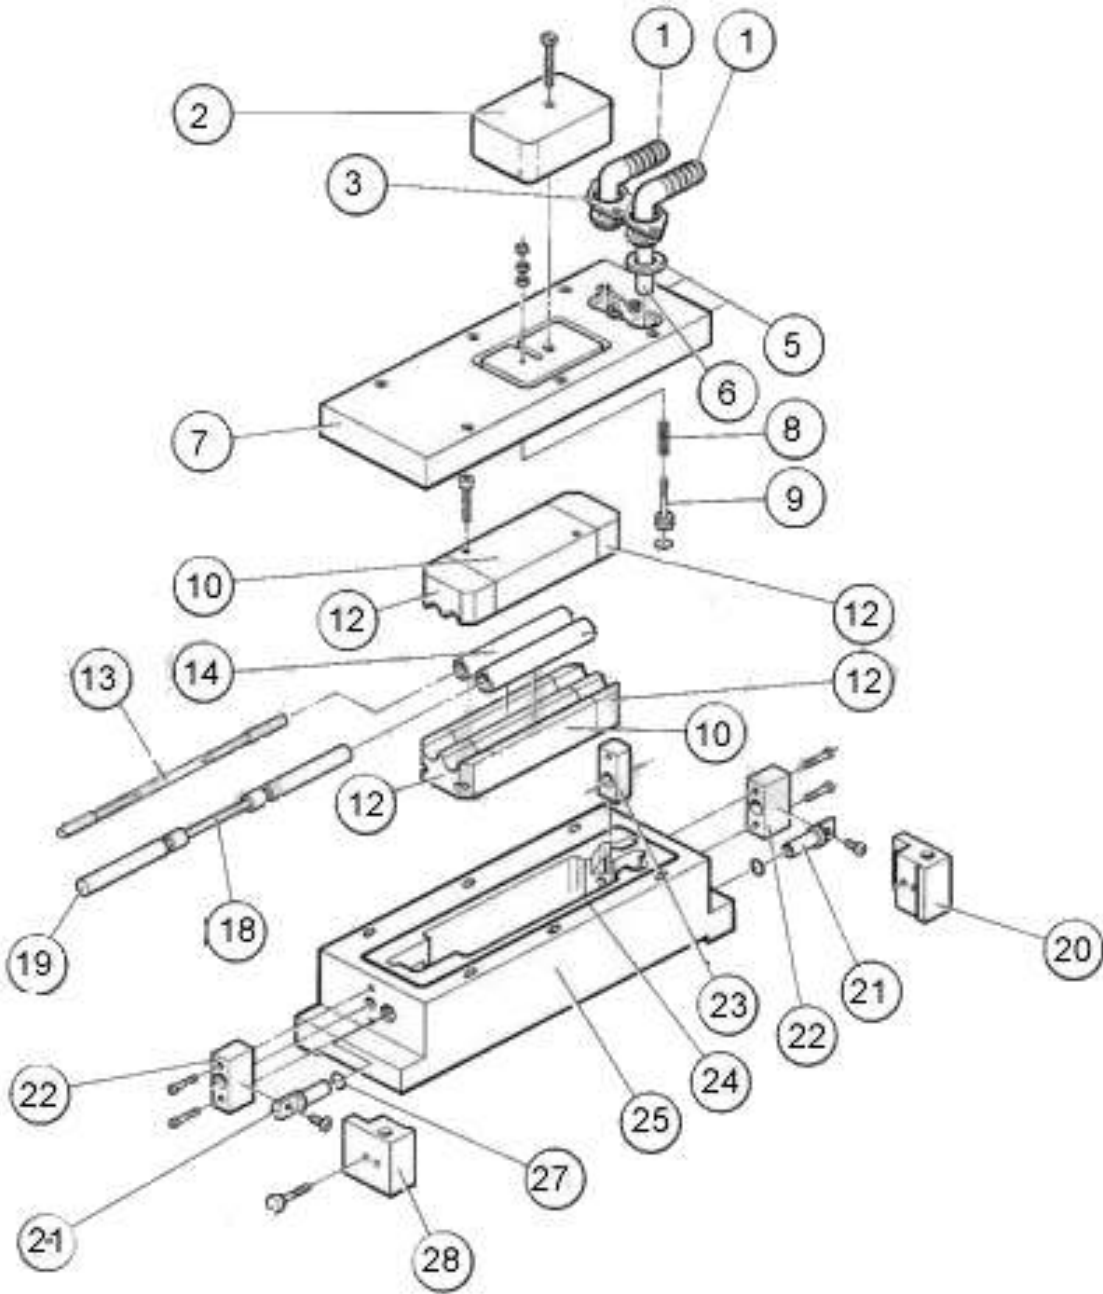

Description:

Single Lamp Pumped Laser Chamber

Frequently Used Consumables:

Part Number	Description
JAFSWT	Hepa Air Filter 6000 Series
JAFSWT5	Hepa Air Filter 5000 Series
JW382	Protective Glass
JP2016	Protective Glass Plate
JD6000	Multi-Purpose Filter
JL9600	Lamp
JPD230	Pump
JLB6000	Bulb

*Other Consumables Available. Please inquire.

Laser Head Components:

Reference Number	Part Number	Description
1	JWF052	Water Fitting, Elbow
2	JICC212	Ignition Coil Cover
3	JWFCP212	Water Fitting Clamp Plate
5	JORW6000	O-Ring Washer, Silicone
6	JWFTSTARMARK	Water Fitting Tube
7	JUHBSTARWELD	Upper Head Block
8	JICS212	Ignition Contact Spring
9	JIC212	Ignition Contact
10	JCE4002	Gold Cavity Ellipse
12	JCEP6000T	Cavity End Plate
13	JL9600	Flash Lamp
14	JG2016	Flow Plate
18	JYR254	Yag Rod

19	JYRA7000	Yag Rod Assembly
20	JLPP212R	Lamp Pressure Plate, Rear
21	JTBA7000	Lamp Terminal Block Assembly
22	JRPP212	Rod Pressure Plate
23	JTLS212	Teflon Light Shield
24	JORS212	O-Ring, Silicone
25	JLHBSTARWELD	Lower Head Block
27	JORS9125	O-Ring, Silicone